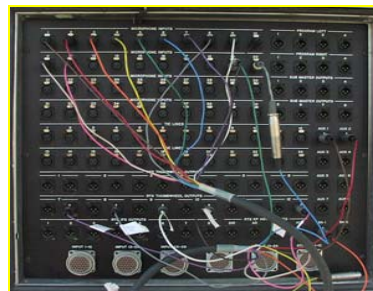

# SCHULMAN MOBILE VIDEO HIGH DEFINITION MOBILE UNIT HD-1

SONY HDVS 7150 HD SWITCHER

PRODUCTION CONSOLE

VIDEO TAPE ROOM

VIDEO CONTROL POSITION

AUDIO BOARD SONY DMX-R100

MORE AUDIO BOOTH

VIDEO I/O PANEL

AUDIO I/O PANEL