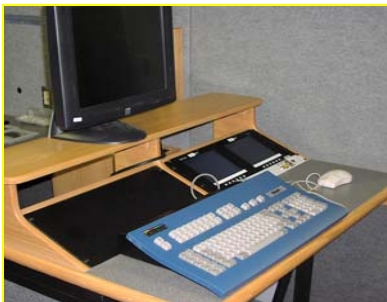

# SCHULMAN MOBILE VIDEO HIGH DEFINITION MOBILE UNIT HD-2

SONY HDVS 7250 HD SWITCHER

PRODUCTION CONSOLE

VIDEO TAPE ROOM

VIDEO CONTROL POSITION

AUDIO BOOTH

AUDIO I/O

DUET GRAPHICS